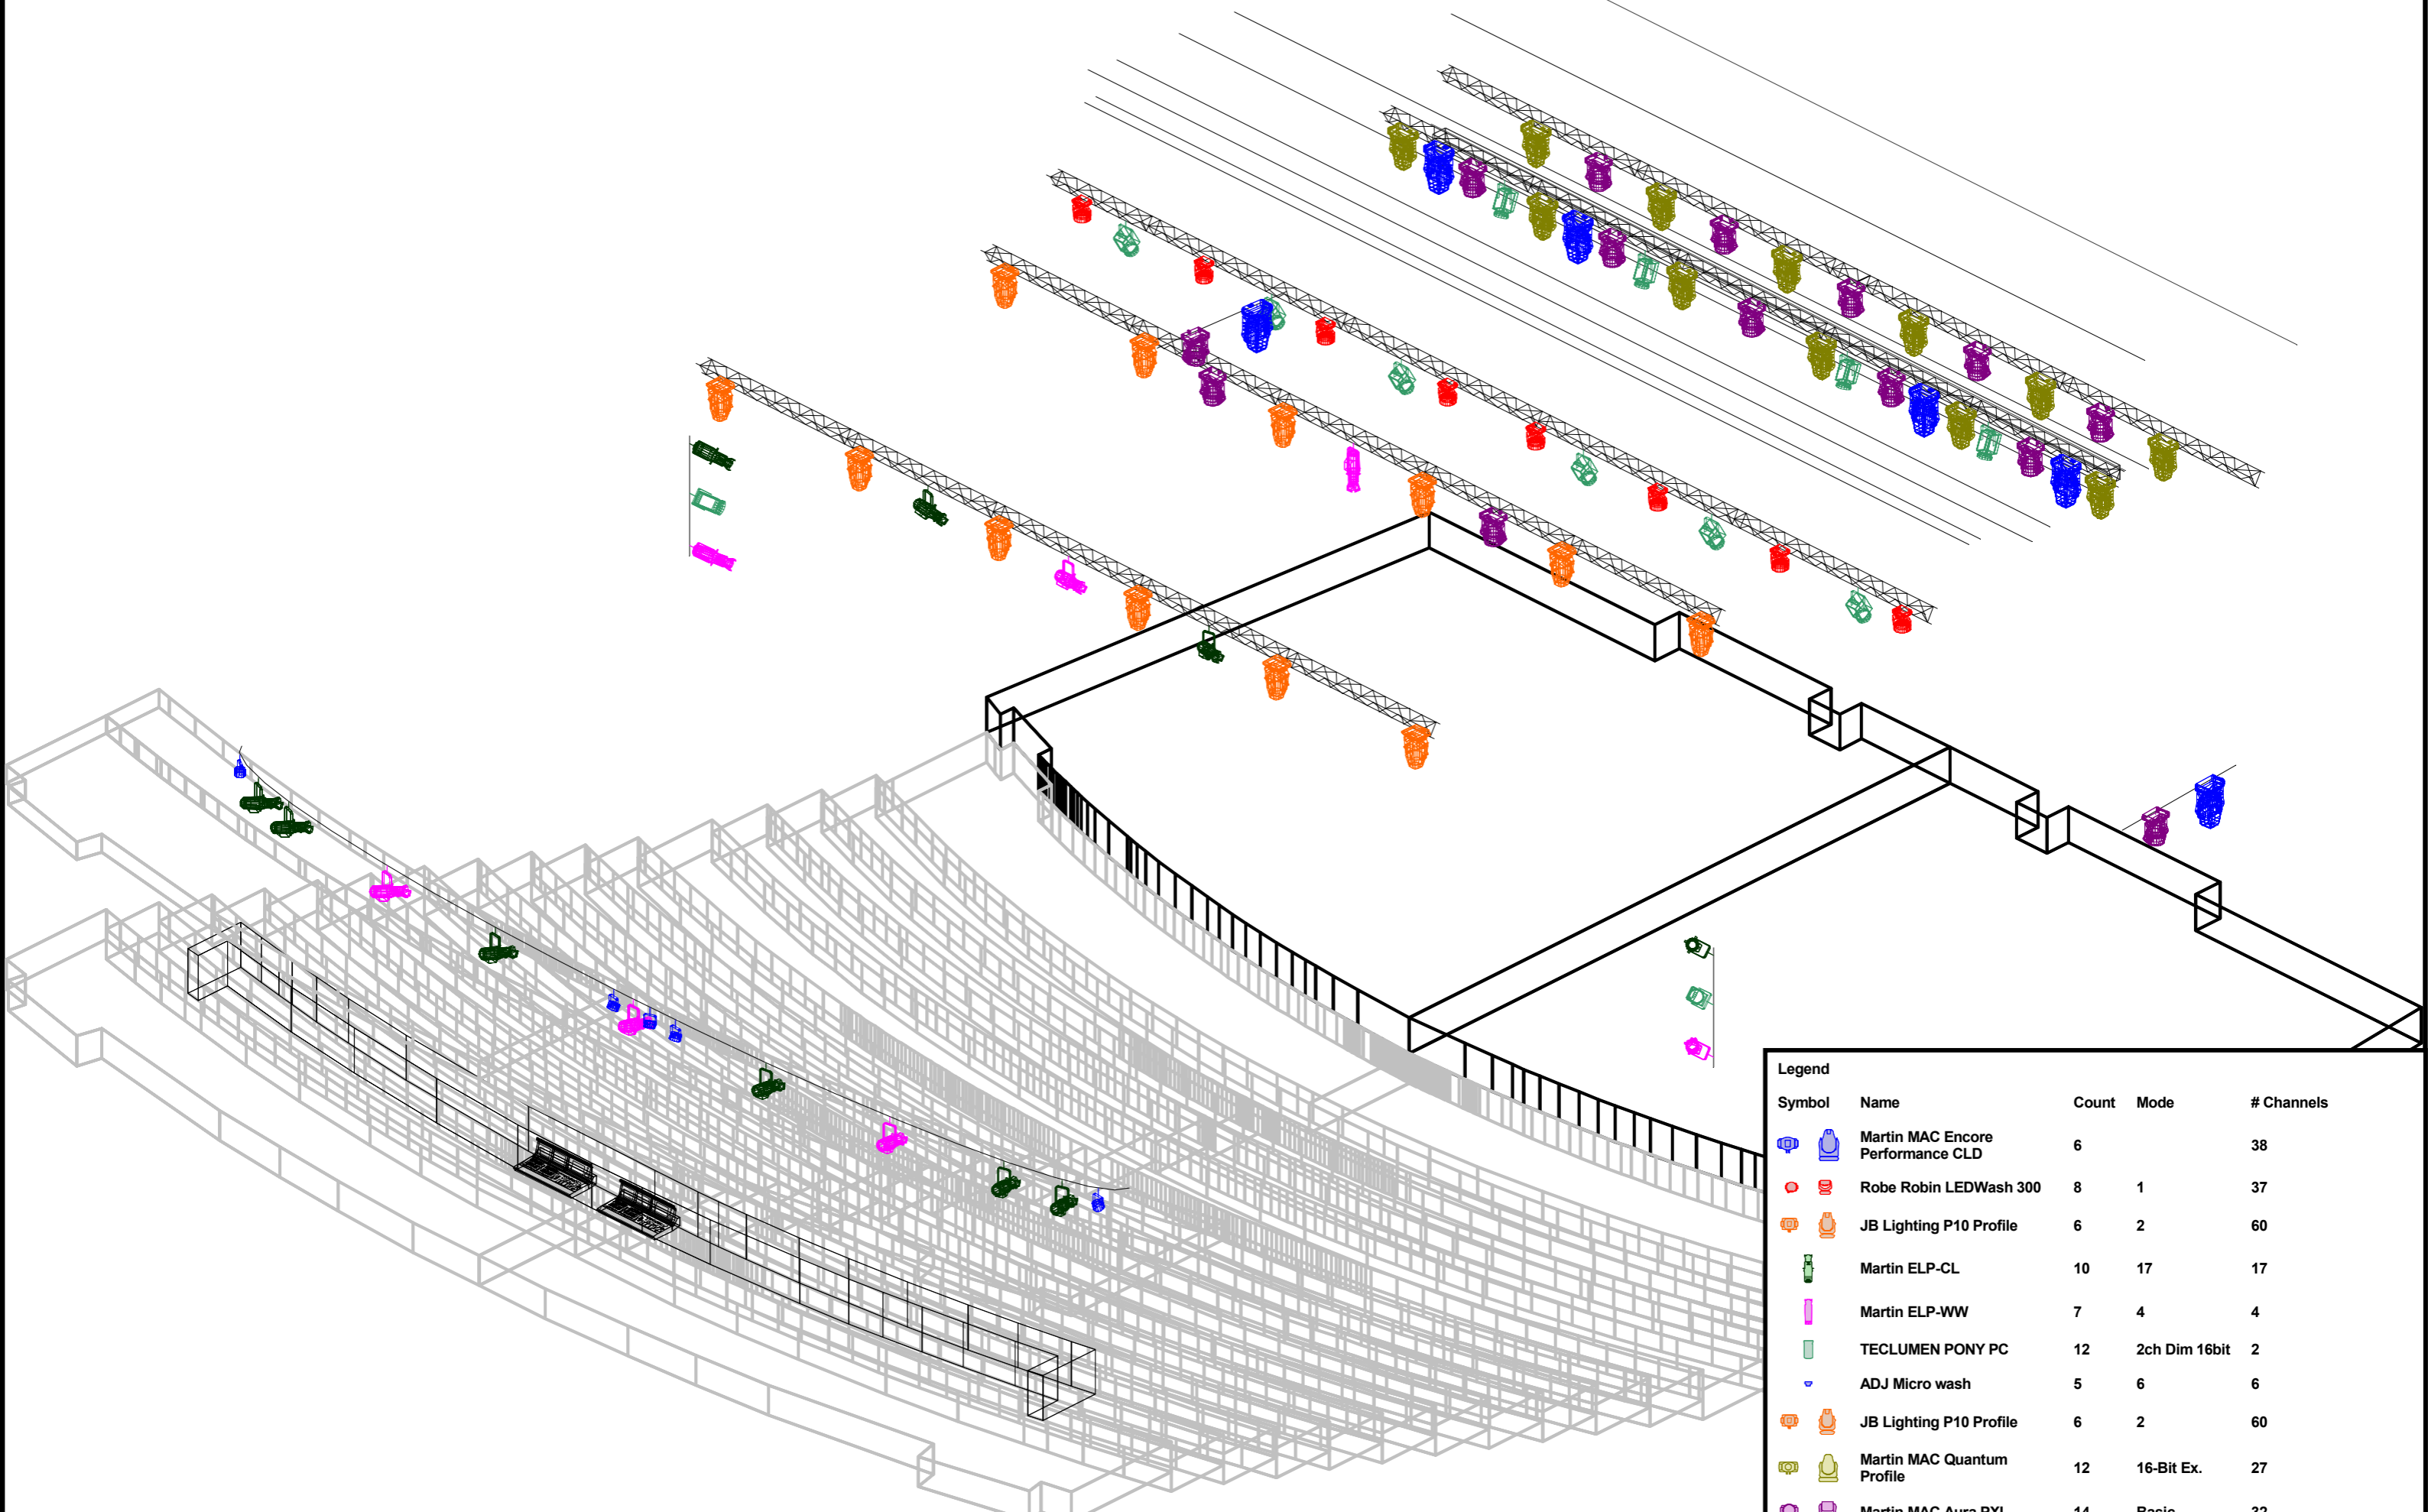

# SALA AUDYTORyjNA MHP

**Legend**

Symbol	Name	Count	Mode	# Channels
	Martin MAC Encore Performance CLD	6		38
	Robe Robin LEDWash 300	8	1	37
	JB Lighting P10 Profile	6	2	60
	Martin ELP-CL	10	17	17
	Martin ELP-WW	7	4	4
	TECLUMEN PONY PC	12	2ch Dim 16bit	2
	ADJ Micro wash	5	6	6
	JB Lighting P10 Profile	6	2	60
	Martin MAC Quantum Profile	12	16-Bit Ex.	27
	Martin MAC Aura PXL	14	Basic	32