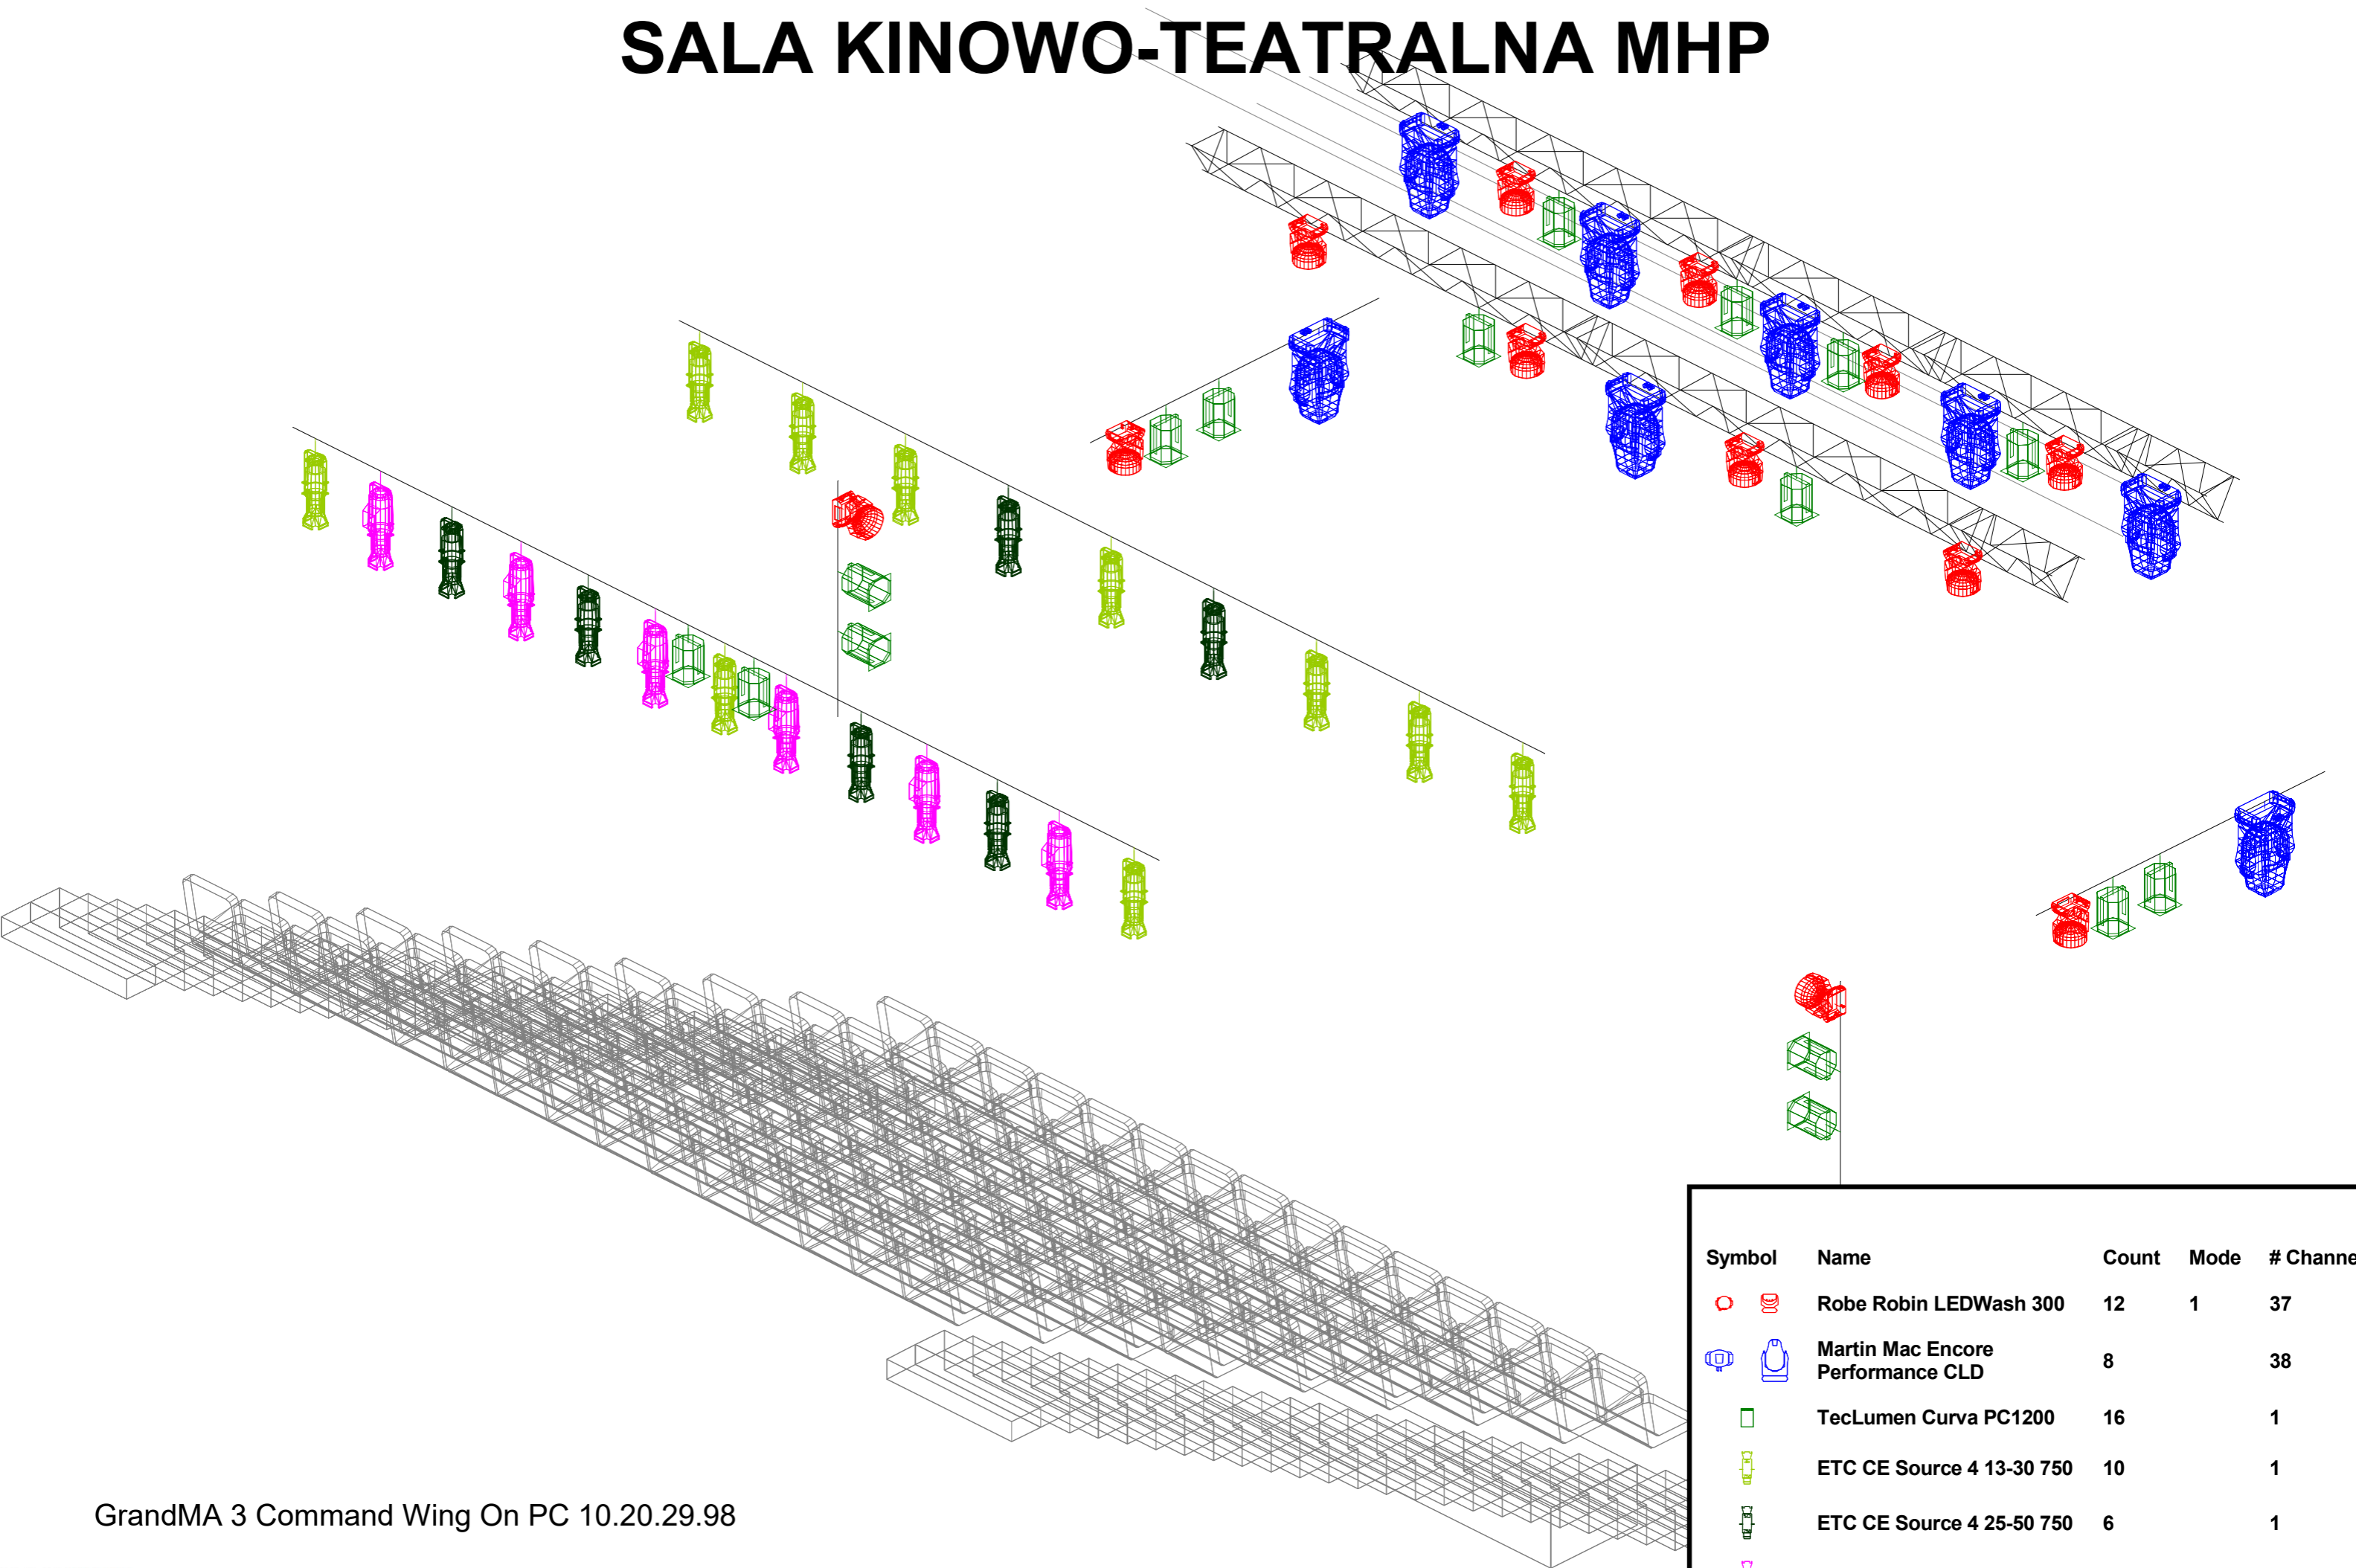

SALA KINOWO-TEATRALNA MHP

Symbol	Name	Count	Mode	# Channels
	Robe Robin LEDWash 300	12	1	37
	Martin Mac Encore Performance CLD	8		38
	TecLumen Curva PC1200	16		1
	ETC CE Source 4 13-30 750	10		1
	ETC CE Source 4 25-50 750	6		1
	Martin ELP-CL 36deg	6	17	17

GrandMA 3 Command Wing On PC 10.20.29.98